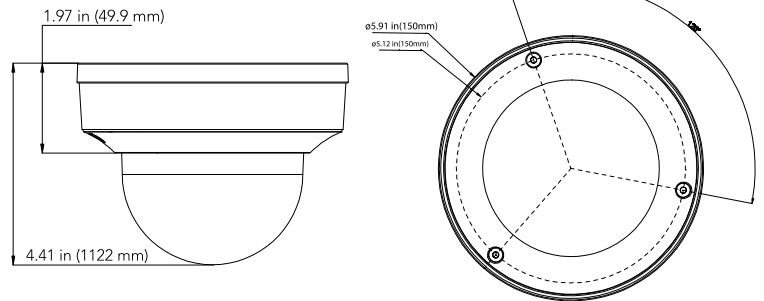

DIMENSIONS

Unit : inch (mm)

OPTIONAL ACCESSORIES

AVM-JB-V-L1
 JUNCTION BOX

AVM-CWM-EDV-L1
 COMPACT WALL MOUNT

AVM-HWM-V-L1
 HEAVY-DUTY WALL MOUNT

AVM-HCM-V-L1
 CEILING MOUNT

AVM-CRM-A1
 CORNER MOUNT

AVM-POM-A1
 POLE MOUNT

AVM-RM-V-L1
 RECESSED CEILING MOUNT

AVYCON

AVC-TV82M

8MP HD-TVI MOTORIZED VARIFOCAL VANDAL DOME CAMERA

SPECIFICATIONS

CAMERA	
Image Sensor	1/2.7" Progressive Scan CMOS
Resolution	8MP
Image Size	3840 X 2160
Video Output	1-channel BNC Video Output
Image System	PAL / NTSC
Electronic Shutter	1/15s to 1/50,000s
IR Distance	Up to 115ft (35m)
Video Formats	HD-TVI / AHD / CVI / CVBS (Analog)
Frame Rate	HD-TVI / AHD / CVI / CVBS (Analog): 15 FPS
Min. Illumination	0.05luxF1.2(AGC ON), 0Lux with IR ON
Lens	Motorized 2.7 - 13.5mm Lens
Horizontal Field of View	115.9°(W) & -33.8°(T)
Lens Mount	Ø14mm
S/N Ratio	36dB
Function Control	OSD, Control over Coax (UTC)
IMAGE	
Day & Night	EXT / Auto / Color / BW (Black and White)
Digital WDR	Yes
Digital NR	Yes (3D DNR)
Auto Gain Control (AGC)	Yes
Auto White Balance (AWB)	Yes
Backlight Compensation (BLC)	Yes
Edge Brightness Compensation	Yes
Defog	No
HLC	Yes
Sharpness	Yes
Mirror Image	Yes
Smart IR (Anti-SAT)	Yes
Image Setting	Yes
Defect Correction	Auto / Manual
GENERAL	
Angle Adjustment	Any Angle
Input Voltage	DC 12V (±10%) & AC24V
Power Consumption	Maximum 6W
Ingress Protection	IP67
Vandal Rating	IK10
Working Environment	-22°~131° F (-30°~55° Celcius)
Dimensions	Ø5.91" x 4.41" (Ø150.0mm x 112.0mm)